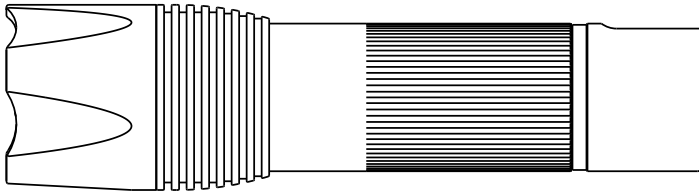

S1

PRO series

Diam. 3.7/2.7 (head/tube) x 12/14cm (flood/spot)

PRODUCT NAME: S1

PRODUCT NUMBER: 700S1

DESCRIPTION

Durable flashlight with 230 lumens, sliding focus & 4 light modes

TECHNICAL INFORMATION

CONSTRUCTION:

| | |
|--------------------|---------------------------|
| Housing | Aluminium |
| Lens | Acrylic |
| Battery Type | 4 x AAA Alkaline Duracell |
| Light Source | 3W CREE LED |
| Colour Temperature | 7000-8000K |

SPECIFICATIONS

| | |
|-----------------------------|---------------|
| Lumens | 230 |
| Run Time | 30 hours |
| Beam distance | 250m |
| IP Rating | 65 |
| Operating Temperature Range | -5°C to +40°C |

GENERAL INFORMATION

| | |
|--------------------------|--|
| Flashlight weight | 176g incl batteries |
| Flashlight dimensions | Diam. 3.7/2.7 (head/tube) x 12/14cm (flood/spot) |
| EAN Code | 57 03296 70030 6 |
| Harmonized Standard Code | 8513100000 |