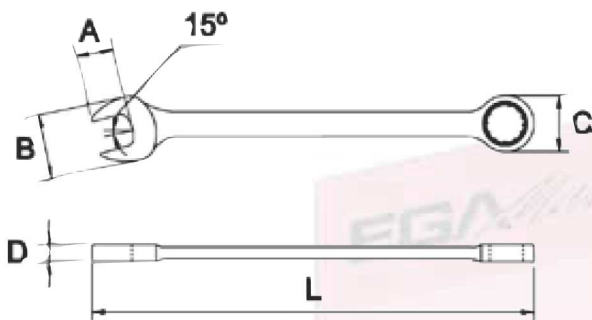

FICHE TECHNIQUE

CLÉS MIXTES

EGA Master fabrique une des plus grandes gammes de clés du marché, avec plus de 400 références différentes, incluant une grande variété de sets de clés, à la convenance de l'utilisateur.

MATERIAU	Cr-V
DURETE	44 - 50 HRc.

A CHROMÉ POLI

B CHROMÉ AÉROSPATIAL

SETS

CLÉS MIXTES

COD	PCS.	A
69258	6	8, 10, 12, 14, 17, 19
69259	8	8, 10, 12, 14, 17, 19, 22
69273	10	8, 9, 10, 11, 12, 13, 14, 17, 19, 22
69274	12	6, 7, 8, 9, 10, 11, 12, 13, 14, 15, 16, 17
69261	14	10, 11, 12, 14, 16, 17, 19, 20, 22, 24, 25, 27, 28, 32
69275	17	6, 7, 8, 9, 10, 11, 12, 13, 14, 15, 16, 17, 18, 19, 20, 21, 22
69552		7, 8, 9, 10, 11, 12, 13, 14, 15, 16, 17, 18, 19, 20, 21, 22, 24
69276	26	6, 7, 8, 9, 10, 11, 12, 13, 14, 15, 16, 17, 18, 19, 20, 21, 22, 23, 24, 25, 26, 27, 28, 29, 30, 32