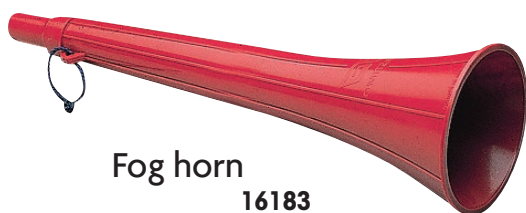

Signalling

• Sound

Gas fog horn

Delivers a 115 dB blast at 2 m distance. Clipper-on canister. Ozone friendly.

Type of gas	Fog horn, complete	Capacity	Spare canister
Inflammable	64388	230 ml	64389
Non flammable	64390	200 ml	64391

Whistle 16303

2-tone whistle, manufactured from polystyrene. Equips all lifejackets.

Trump and Mini-Trump

Combines the powerful blast of sound of a gas fog horn, with the simplicity of a mouth horn: delivers over 100 dB with no effort. Operates on the vibration of a plastic diaphragm. Hard-wearing, colourfast, nature-friendly and economical. Virtually can't be lost, because it floats.

The Mini-Trump is the more compact version.

Model	Ref.	Ø	Weight	Length	Description
TRUMP	27180	70 mm	140 g	195 mm	Comes in a tube canister, with lanyard and 2 spare diaphragms.
MINI-TRUMP	37894	50 mm	50 g	Adjustable from 87 to 163 mm	Shell pack.