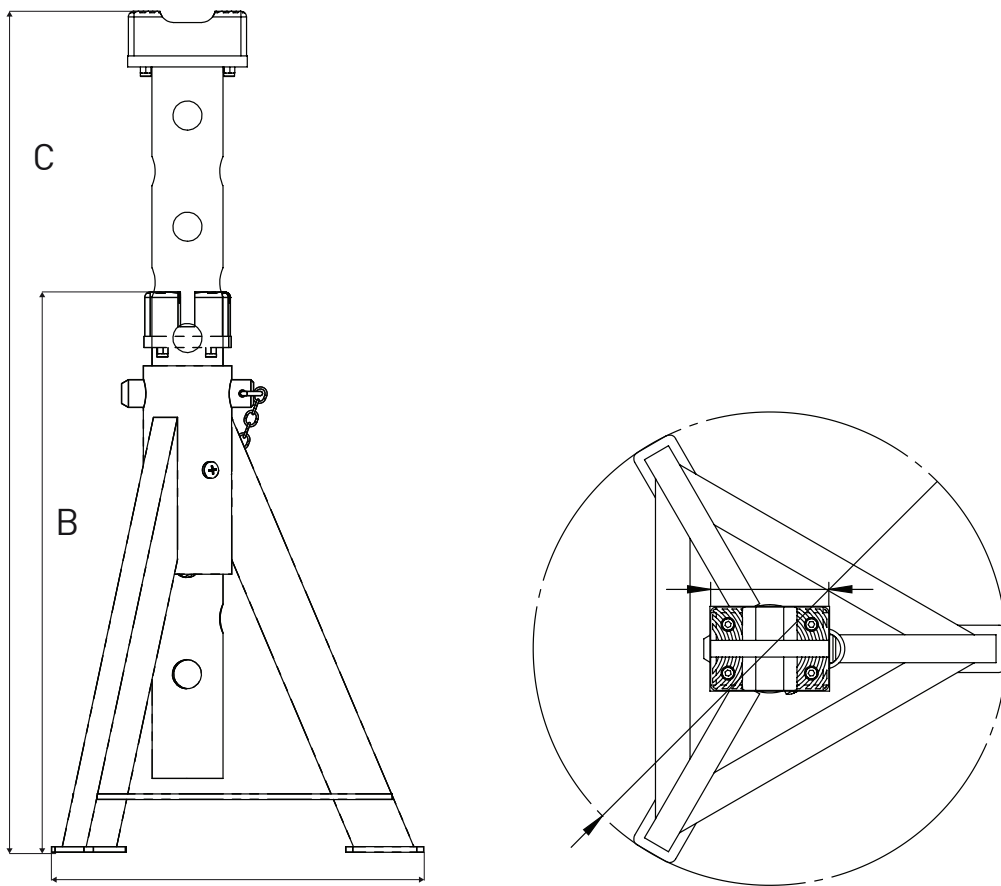

HDY452600

Model	Cap.	Min. H	Max H.		Pair N.W (kg)
HDY452600	6t	404	604	341	11

Technical details subject to change without notice.
All dimensions in millimeter (mm).

In compliance with NEN-EN 1494:2001+A1:2008 